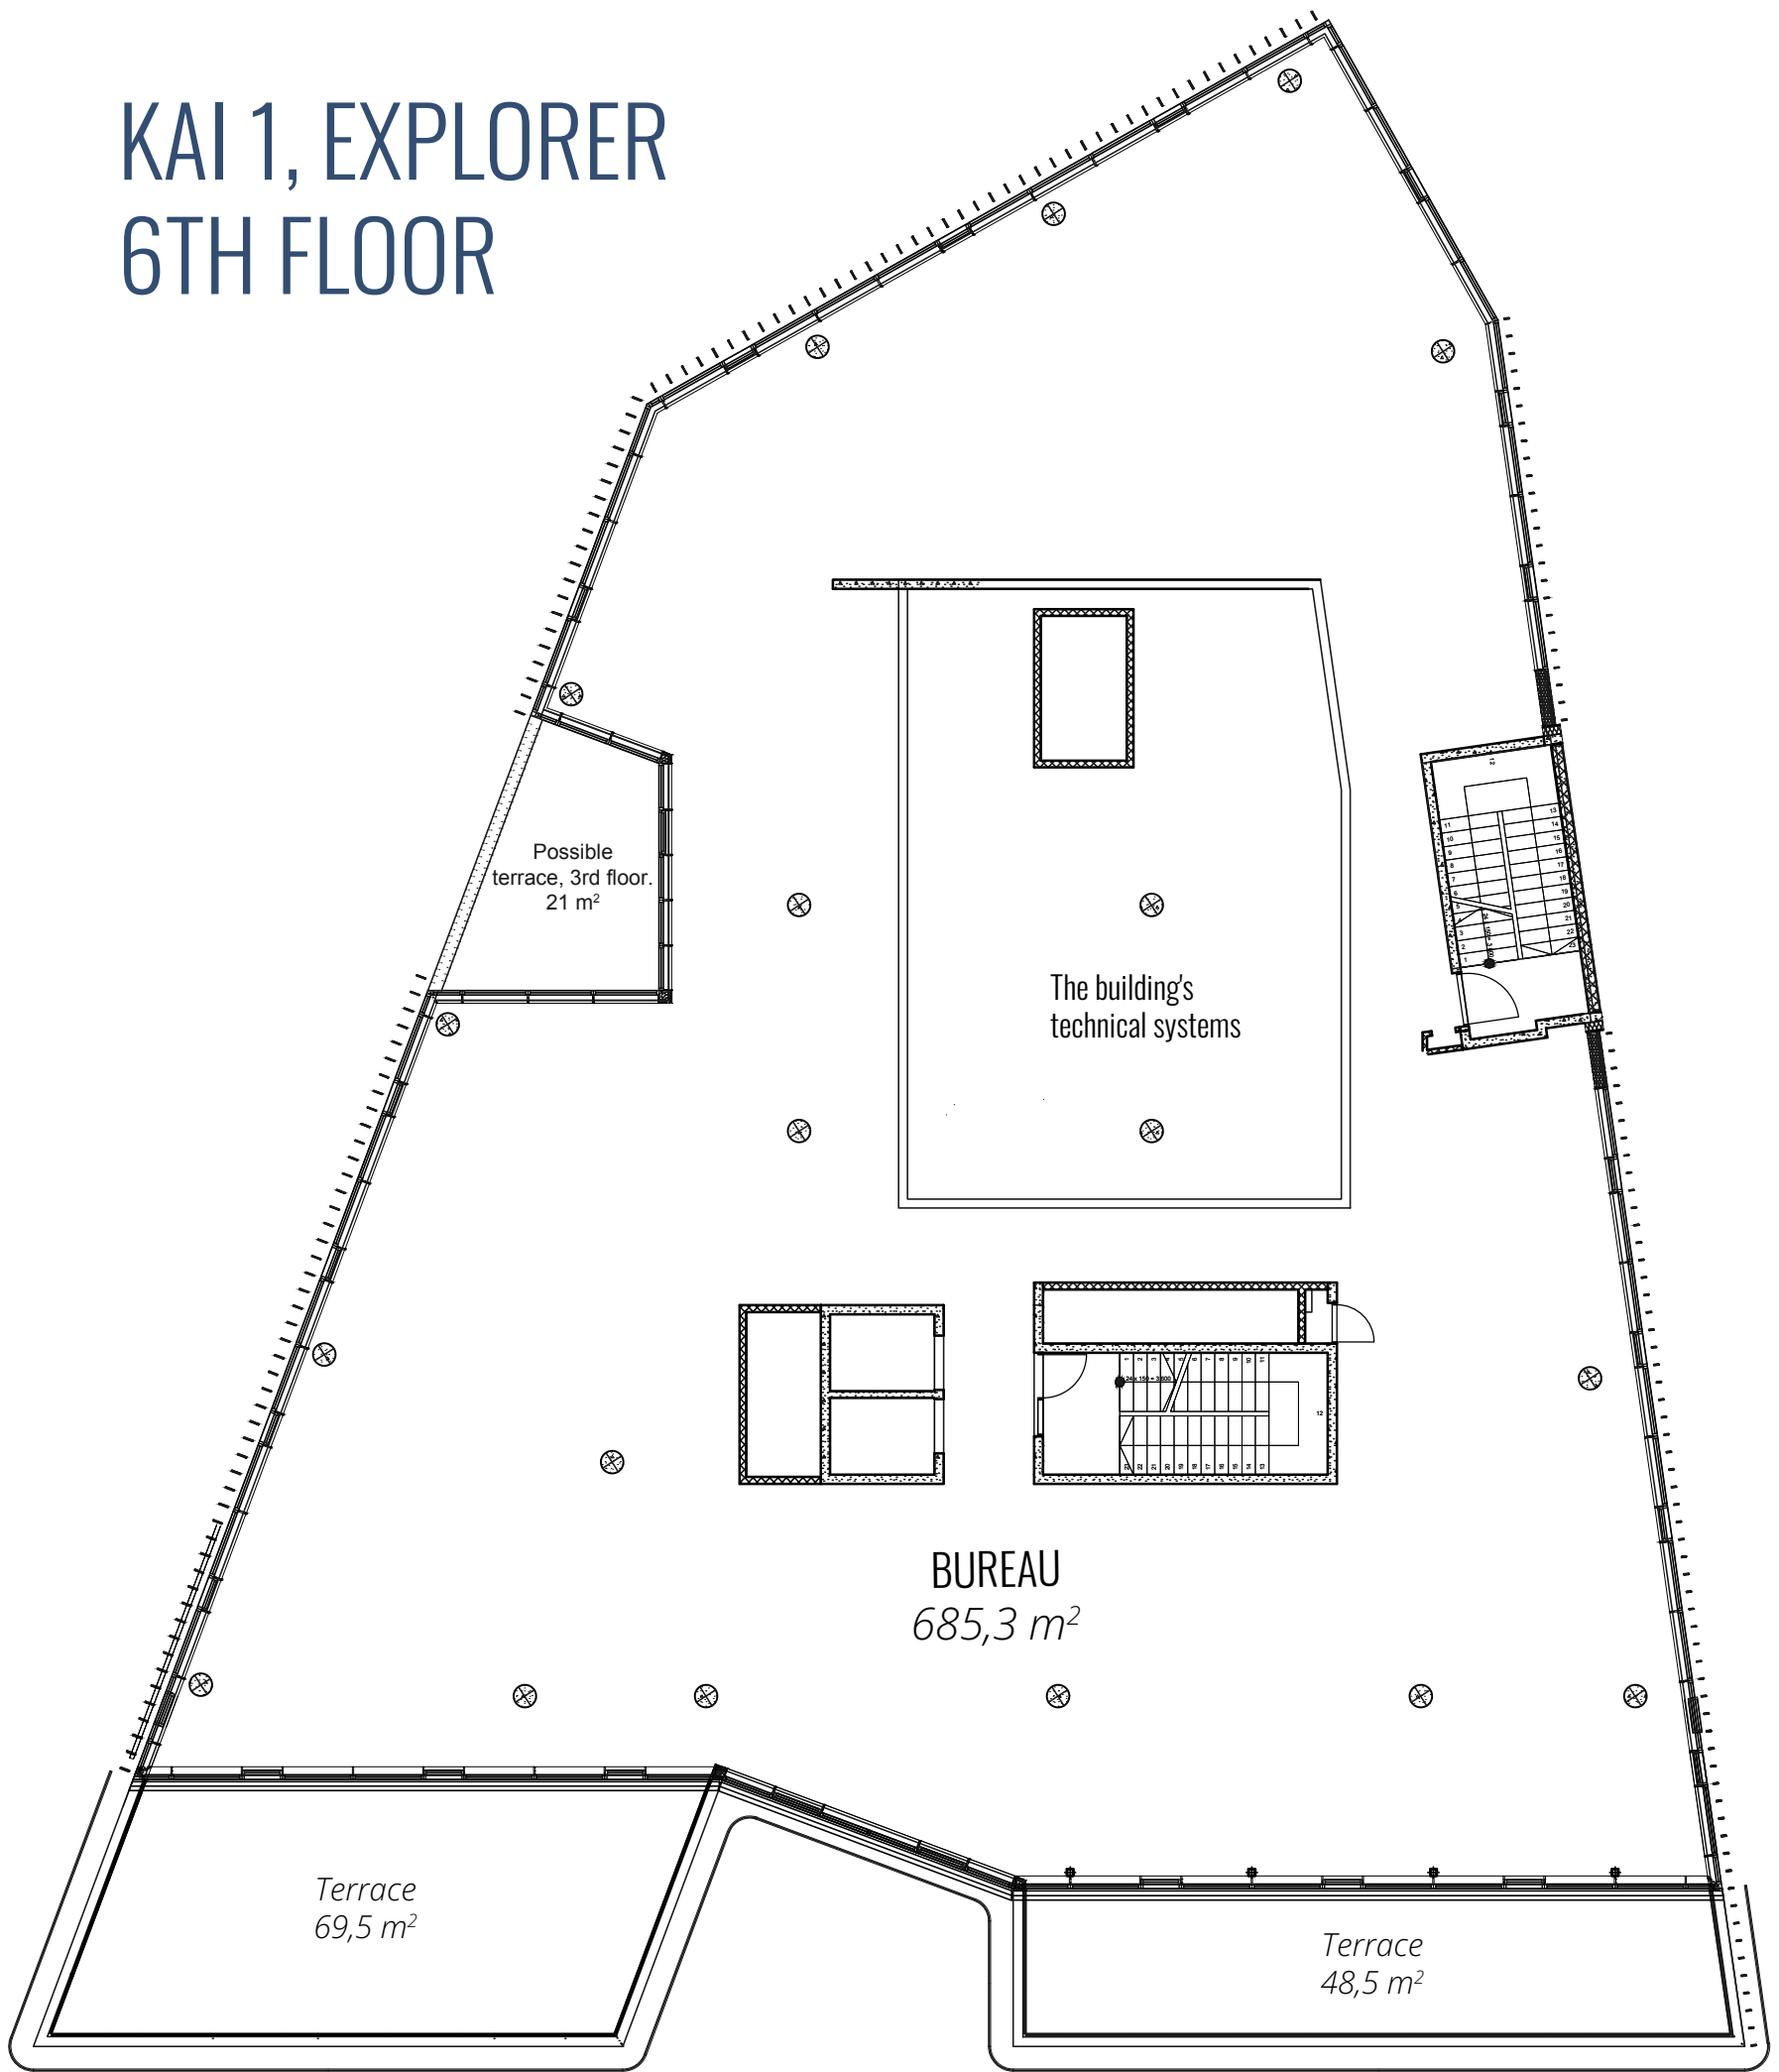

KAI 1, EXPLORER 6TH FLOOR

SCALE /
SKAALA

0 1 2 5 m